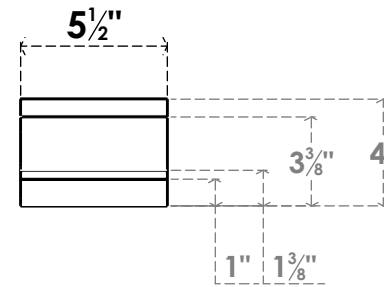

ITEM NUMBER: BRCPC055X28000X04000BOA

5 1/2"W X 28"D X 4"H BALBOA ARCHITECTURAL GRADE PVC CLOSED KNEE BRACE

SIDE PROFILE

FRONT PROFILE

ISOMETRIC

EKENA MILLWORK
2300 WEST MAIN ST.
CLARKSVILLE, TX 75426
TOLL FREE: 866-607-0453
WWW.EKENAMILLWORK.COM