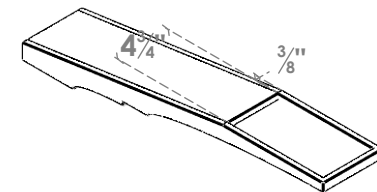

ITEM NUMBER: BRCPC055X28000X04000BOA

5 1/2"W X 28"D X 4"H BALBOA ARCHITECTURAL GRADE PVC CLOSED KNEE BRACE

SIDE PROFILE

FRONT PROFILE

ISOMETRIC

EKENA MILLWORK
2300 WEST MAIN ST.
CLARKSVILLE, TX 75426
TOLL FREE: 866-607-0453
WWW.EKENAMILLWORK.COM