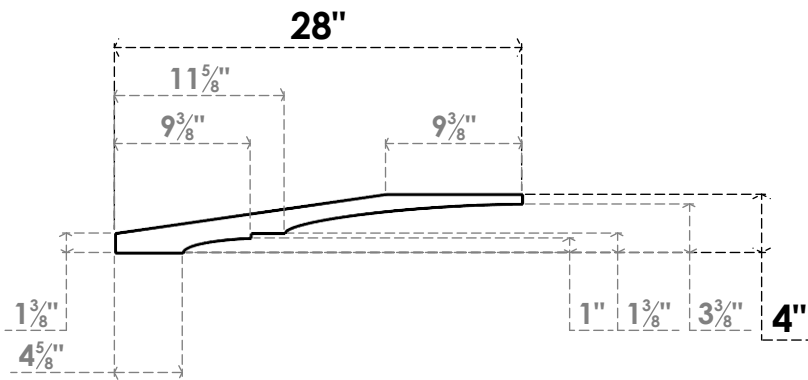

ITEM NUMBER: BRCPC055X28000X04000BOA

5 1/2"W X 28"D X 4"H BALBOA ARCHITECTURAL GRADE PVC CLOSED KNEE BRACE

SIDE PROFILE

FRONT PROFILE

ISOMETRIC

EKENA MILLWORK
2300 WEST MAIN ST.
CLARKSVILLE, TX 75426
TOLL FREE: 866-607-0453
WWW.EKENAMILLWORK.COM